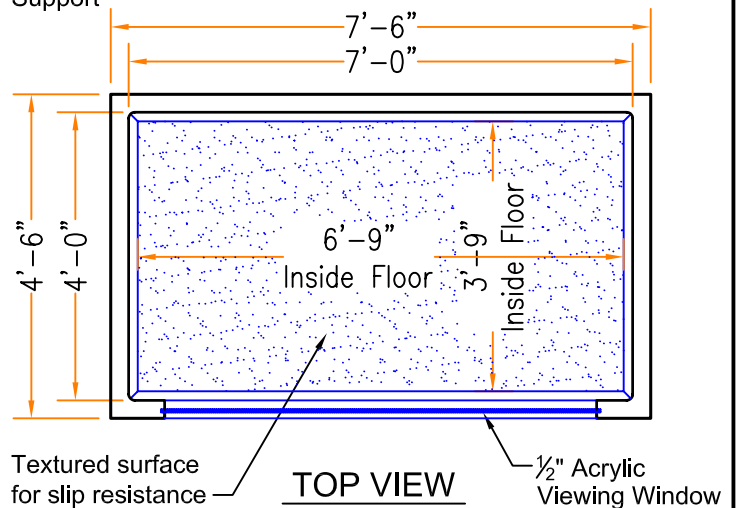

Baptistry Info.

Width: 4'-6"
 Length: 7'-6"
 Depth: 3'-6" inside
 Water Capacity: 675 gal.
 Unit Weight: 310 lb. Dry
 Recommended Heater:
 PBH 5.5 kw / EZ Fill 750 / Drain & overflow

Available In Blue, White or Bone

Window is Optional

Note:
 All interior corners are rounded for safety.

Drains can be Located in Either of the Four Corners

Drawings are property of Fiberglass Unlimited, Inc.; Dimensions may change slightly to accommodate manufacturing.