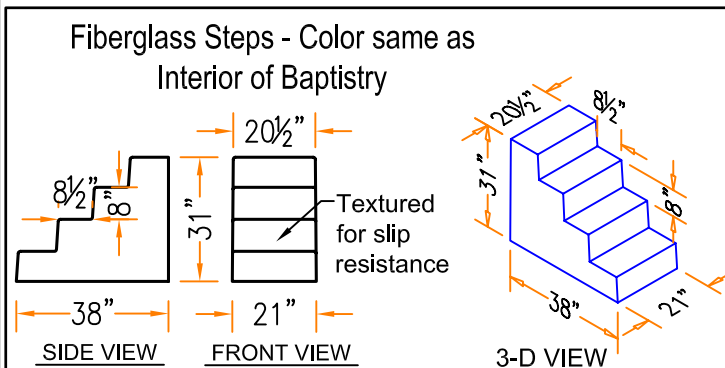

Baptistry Info.

Width: 4'-6"
 Length: 7'-6"
 Depth: 3'-6" inside
 Water Capacity: 675 gal.
 Unit Weight: 310 lb. Dry
 Recommended Heater:
 PBH 5.5 kw / EZ Fill 750 / Drain & overflow

Available In Blue, White or Bone

Window is Optional

Note:
 All interior corners are rounded for safety.

Drains can be Located in Either of the Four Corners

Drawings are property of Fiberglass Unlimited, Inc.; Dimensions may change slightly to accommodate manufacturing.