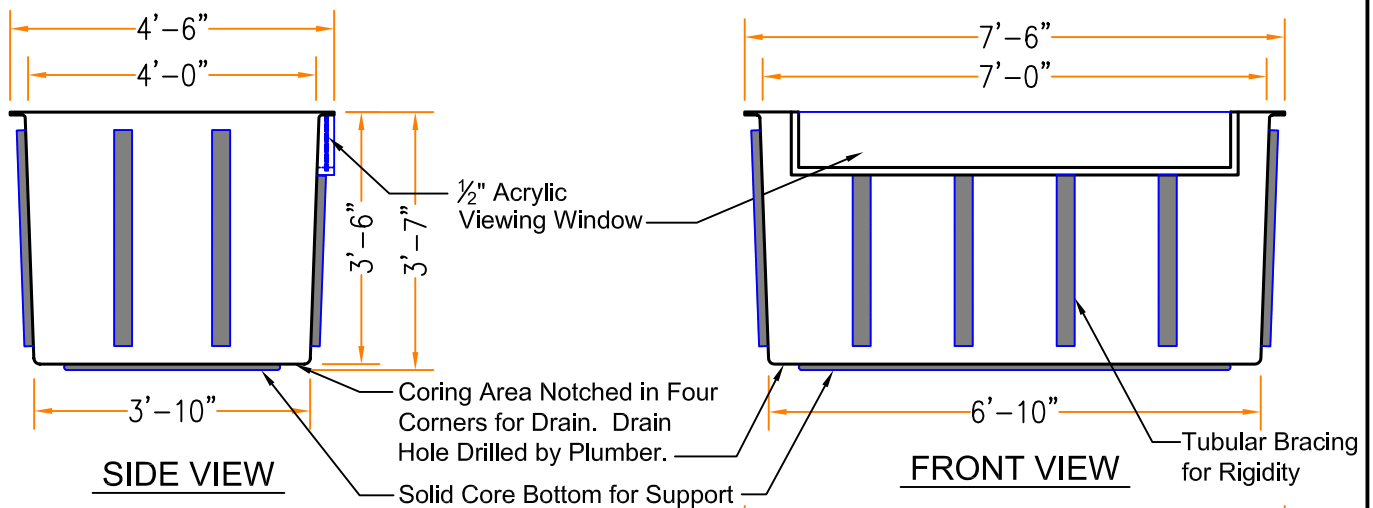

Baptistry Info.

Width: 4'-6"
 Length: 7'-6"
 Depth: 3'-6" inside
 Water Capacity: 675 gal.
 Unit Weight: 310 lb. Dry
 Recommended Heater:
 PBH 5.5 kw / EZ Fill 750 / Drain & overflow

Available In Blue, White or Bone

Window is Optional

Note:
 All interior corners are rounded for safety.

Drains can be Located in Either of the Four Corners

Drawings are property of Fiberglass Unlimited, Inc.; Dimensions may change slightly to accommodate manufacturing.