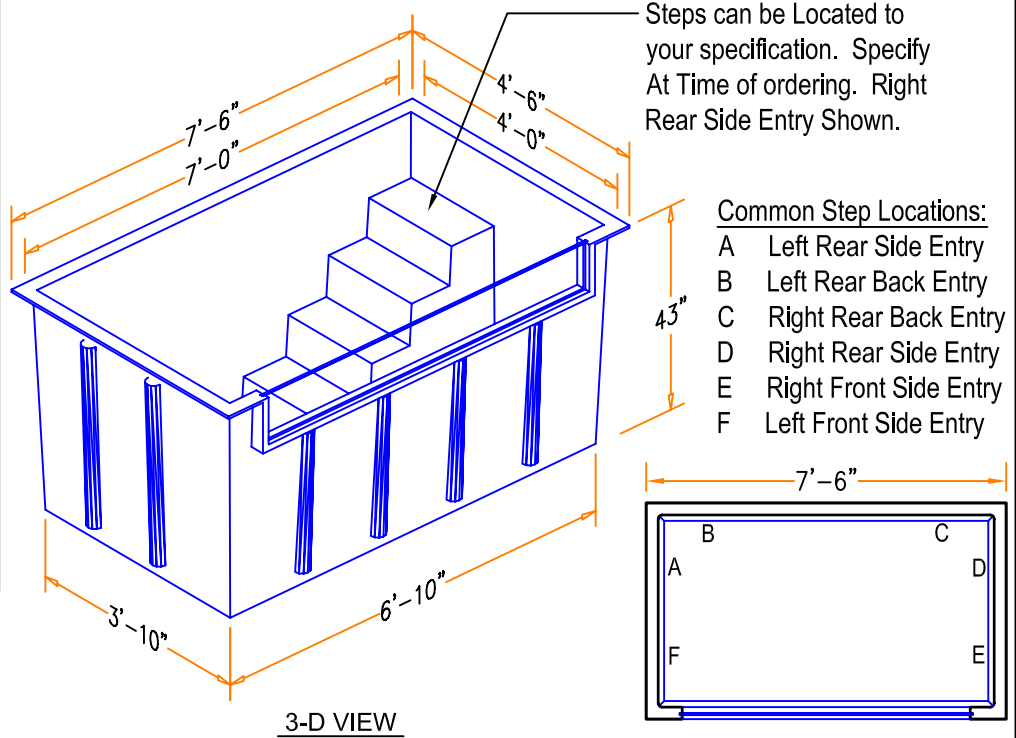

Baptistry Info.

Width: 4'-6"
 Length: 7'-6"
 Depth: 3'-6" inside
 Water Capacity: 675 gal.
 Unit Weight: 310 lb. Dry
 Recommended Heater:
 PBH 5.5 kw / EZ Fill 750 / Drain & overflow

Available In Blue, White or Bone

Window is Optional

Note:
 All interior corners are rounded for safety.

Drains can be Located in Either of the Four Corners

Drawings are property of Fiberglass Unlimited, Inc.; Dimensions may change slightly to accommodate manufacturing.