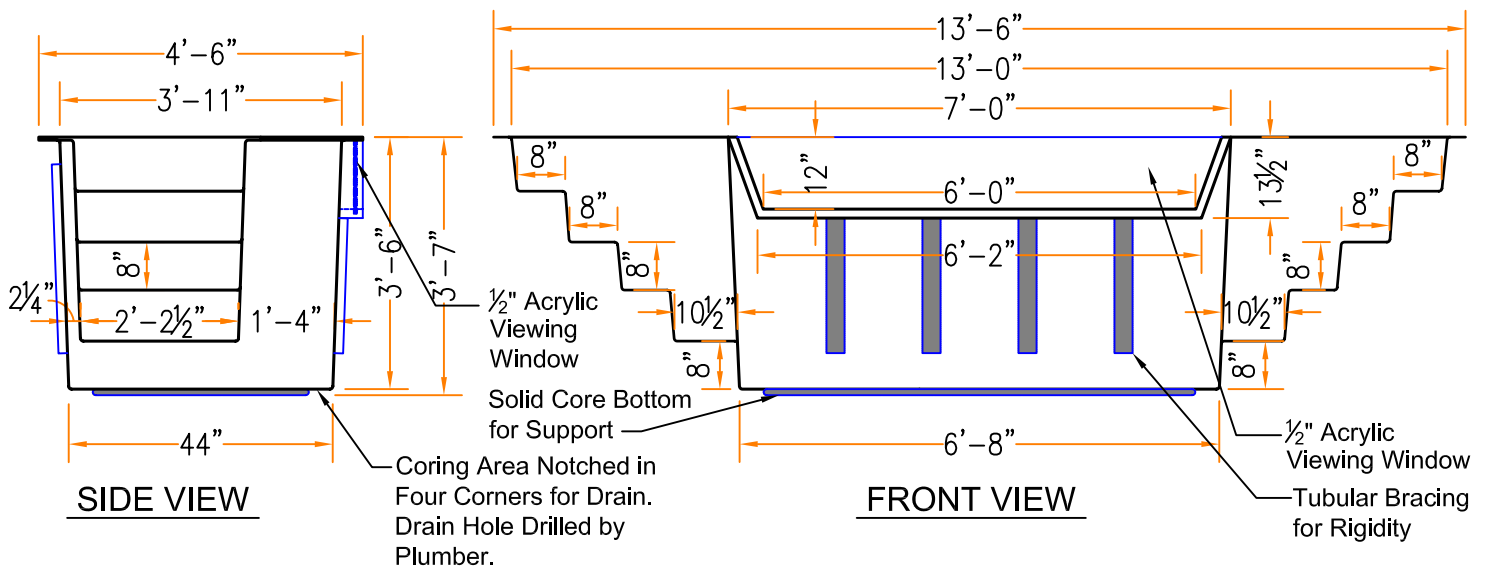

Baptistry Info.

Width: 4'-6"
 Length: 13'-6"
 Depth: 3'-6" Inside
 Water Capacity: 750 gal.
 Unit Weight: 320 lb. Dry
 Recommended Heater:
 PBH 10 kw / EZ Fill
 Little Giant 11kw / 3000 Auto
 Available In Blue, White or Bone

Window is Optional

Note:

All interior corners are rounded for safety.

Drains can be Located in Either of the Four Corners

Drawings are property of Fiberglass Unlimited, Inc.; Dimensions may change slightly to accommodate manufacturing.