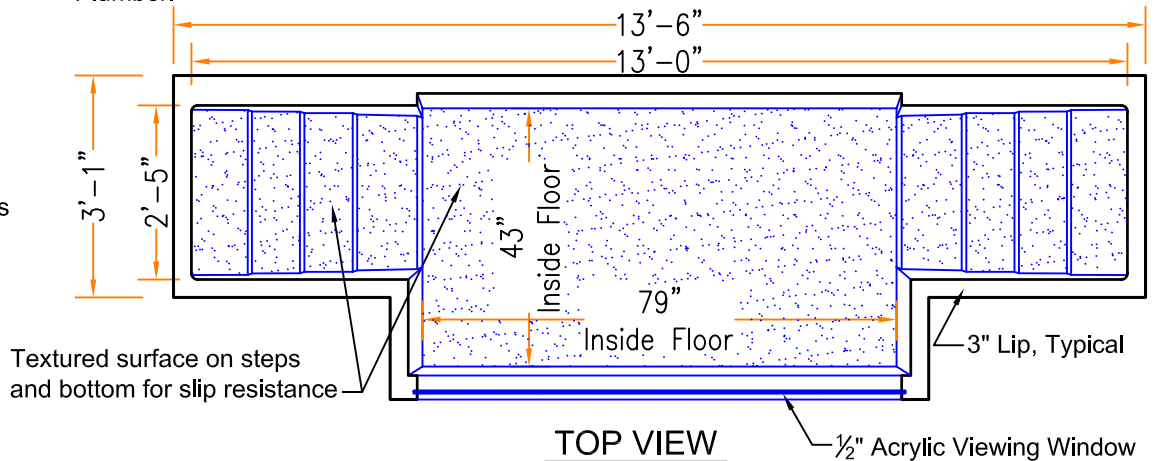

Baptistry Info.

Width: 4'-6"
 Length: 13'-6"
 Depth: 3'-6" Inside
 Water Capacity: 750 gal.
 Unit Weight: 320 lb. Dry
 Recommended Heater:
 PBH 10 kw / EZ Fill
 Little Giant 11kw / 3000 Auto
 Available In Blue, White or Bone

Window is Optional

Note:

All interior corners are rounded for safety.

Drains can be Located in Either of the Four Corners

Drawings are property of Fiberglass Unlimited, Inc.; Dimensions may change slightly to accommodate manufacturing.