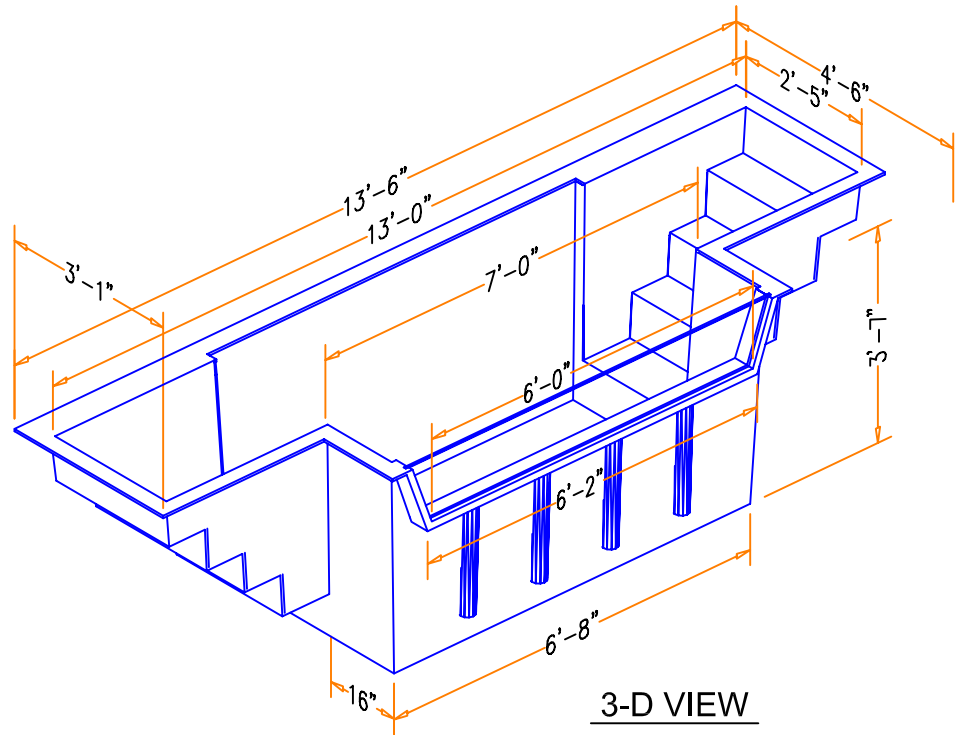

Baptistry Info.

Width: 4'-6"
 Length: 13'-6"
 Depth: 3'-6" Inside
 Water Capacity: 750 gal.
 Unit Weight: 320 lb. Dry
 Recommended Heater:
 PBH 10 kw / EZ Fill
 Little Giant 11kw / 3000 Auto
 Available In Blue, White or Bone

Window is Optional

Note:

All interior corners are rounded for safety.

Drains can be Located in Either of the Four Corners

Drawings are property of Fiberglass Unlimited, Inc.; Dimensions may change slightly to accommodate manufacturing.